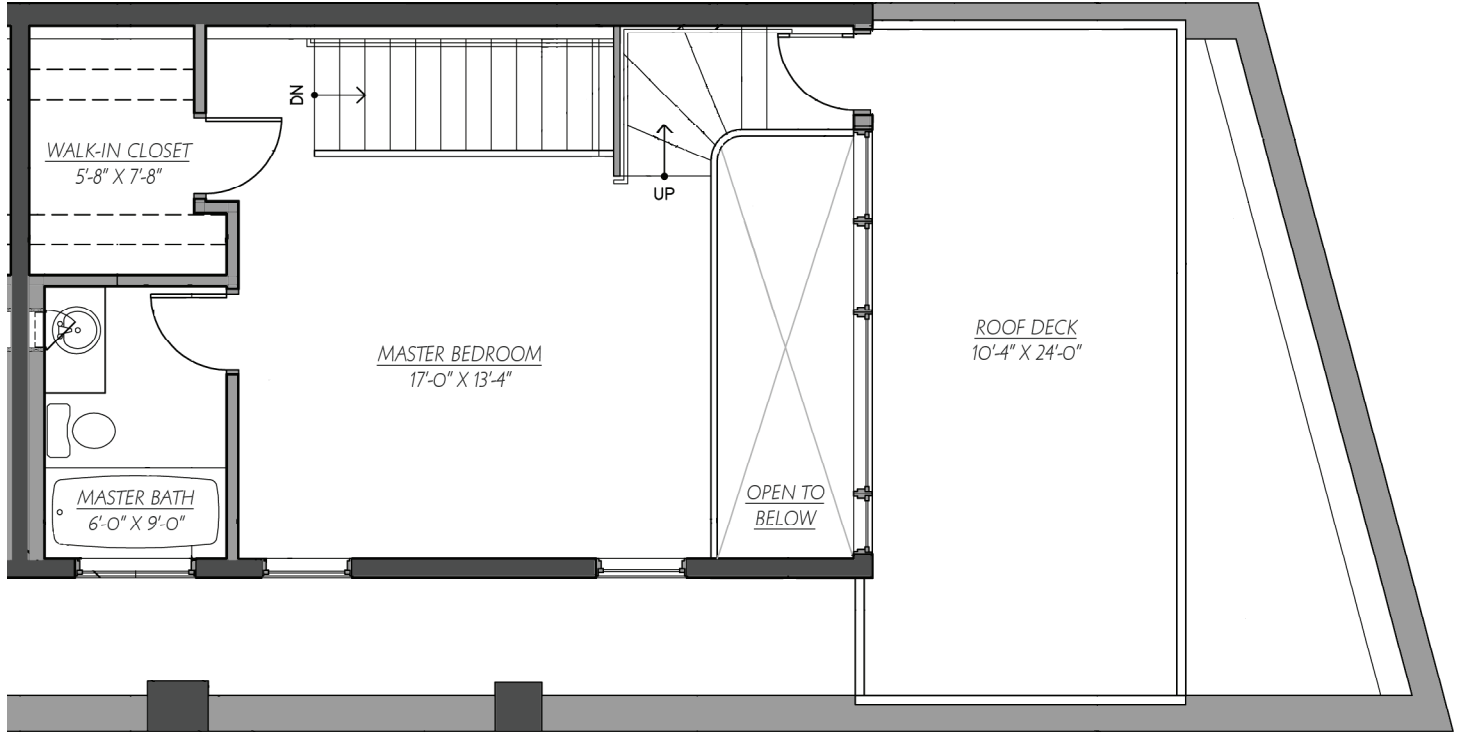

4209
BUTLER

www.4209butler.com

Unit 1

Two Bedroom & Two Bathroom
1,400 Square Feet + 250 Square Foot Balcony
1,650 Total Square Feet
South Exposure

Upper Level

Lower Level